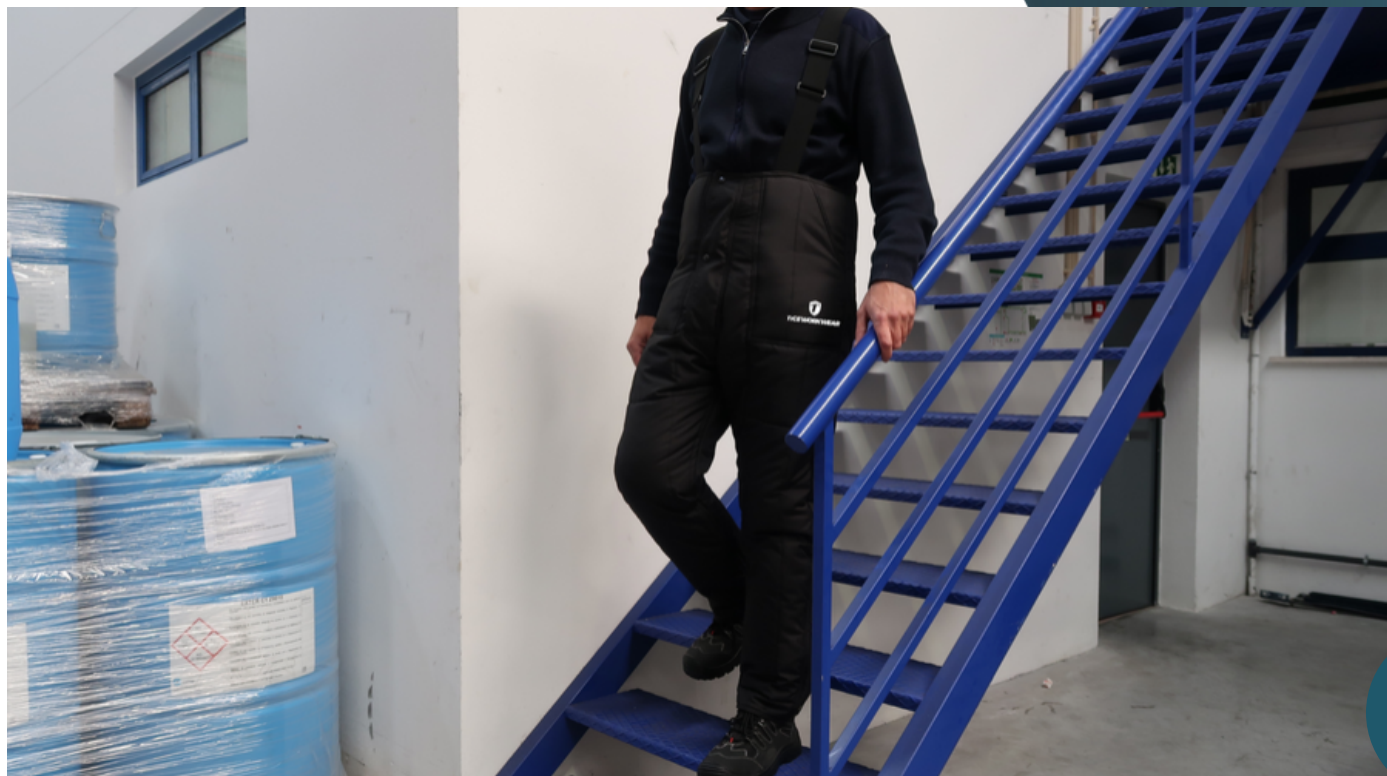

# THERMO OVERALL

Thermo Overall provides head-to-toe protection to cold conditions. This overall was designed for a perfect fit to ensure total thermal comfort in cold environments. The zipper at the bottom of the leg allows adjustment to different footwear providing higher comfort.

### Features

- Chest zipper
  - Leg zippers
  - Side and back pockets
  - Adjustable suspenders
- Cold protection at temperatures above -5°C
- EN ISO 14058:2017 Cat. PPE II 